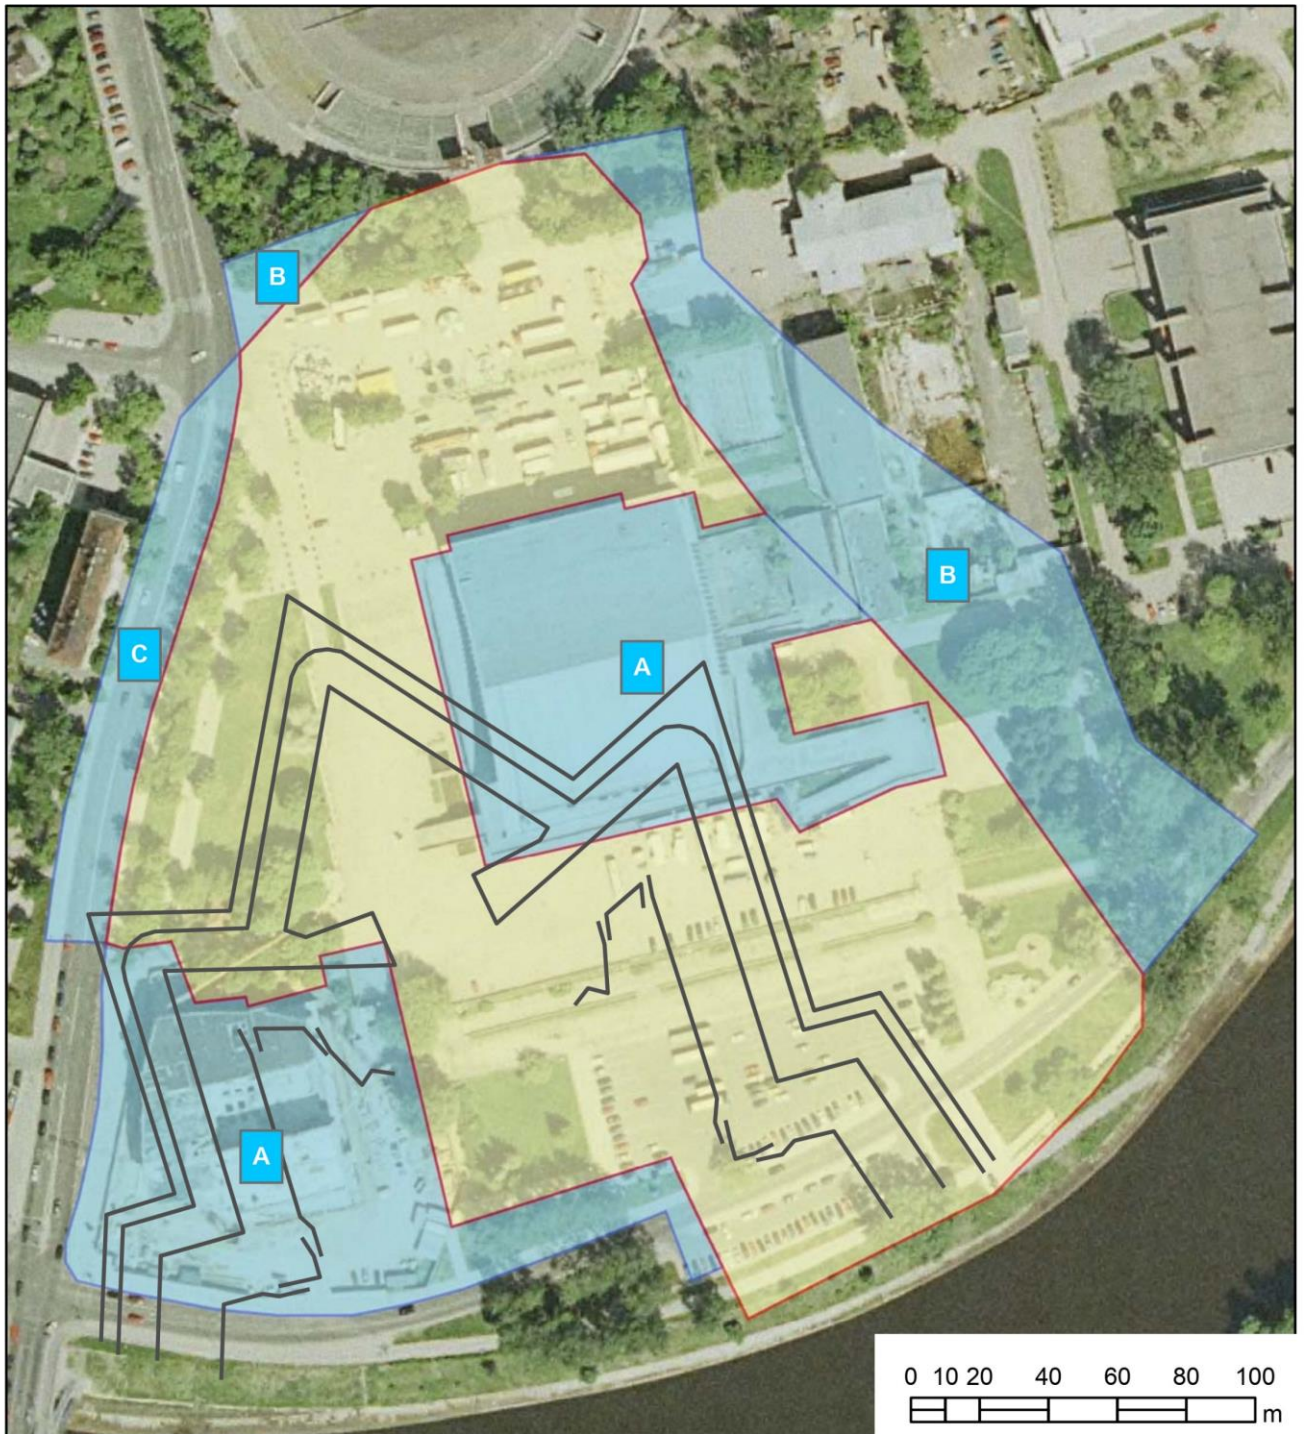

**BOUNDARIES OF THE THE LOCATION AREA OF THE OLD VILNIUS JEWISH CEMETERY IN SNIPISKES AND
BOUNDARIES OF THE PROPOSED PROTECTION ZONE (PROTECTION AGAINST PHYSICAL EXPOSURE AREA)**

0 10 20 40 60 80 100
m

M 1:2000

1 cm = 20 m

CONVENTIONAL SIGNS

- The boundaries of the fortress according to plan from 1832
- ▭ Cemetery area boundaries
- ▭ Boundaries of the proposed protection zone with possible functional zones